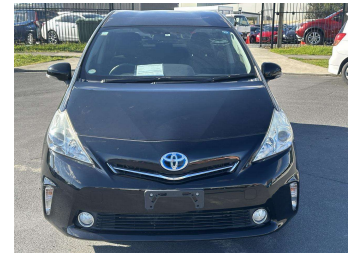

2014 Toyota Prius Alpha

Purchase Price **\$13,000**

Includes GST
Excludes on-road costs of \$595

Finance may be available on this vehicle. Ask one of our friendly staff for more information.

Gain peace of mind with Mechanical Breakdown Insurance. **Ask us how.**

Body Style
5 door, Station Wagon

Odometer
90,003 km

Engine
1800 cc, Hybrid

Fuel Type
Hybrid

Transmission
Automatic, 2WD

Wheels
Factory Alloys

VIN
7AT0H637X24017662

Interior
Gray