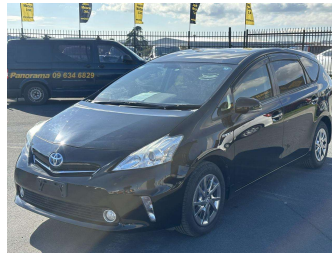

2014 Toyota Prius Alpha

Purchase Price **\$13,000**

Includes GST
Excludes on-road costs of \$595

Finance may be available on this vehicle. Ask one of our friendly staff for more information.

Gain peace of mind with Mechanical Breakdown Insurance. **Ask us how.**

Body Style
5 door, Station Wagon

Odometer
90,003 km

Engine
1800 cc, Hybrid

Fuel Type
Hybrid

Transmission
Automatic, 2WD

Wheels
Factory Alloys

VIN
7AT0H637X24017662

Interior
Gray