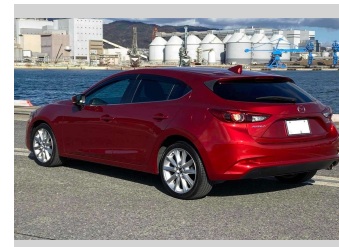

# 2016 Mazda Axela SPORT 15S PROACTIVE

Purchase Price

**\$13,900**

Includes GST  
Excludes on-road costs of \$595

Finance may be available on this vehicle. Ask one of our friendly staff for more information.