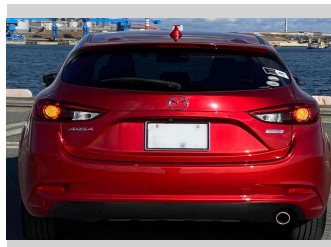

# 2016 Mazda Axela SPORT 15S PROACTIVE

Purchase Price

**\$13,900**

Includes GST  
Excludes on-road costs of \$595

Finance may be available on this vehicle. Ask one of our friendly staff for more information.