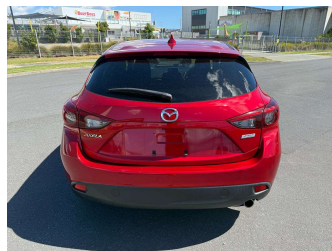

2016 Mazda Axela Sport 15S Touring

Purchase Price **\$15,900**

Includes GST
Excludes on-road costs of \$595

Finance may be available on this vehicle. Ask one of our friendly staff for more information.

Gain peace of mind with Mechanical Breakdown Insurance. **Ask us how.**

Body Style
5 door, Hatchback

Odometer
52,295 km

Engine
1500 cc

Fuel Type
Petrol

Transmission
Automatic, 2WD

Wheels
Factory Alloys

VIN
7AT0C13JX25304380

Interior
Gray