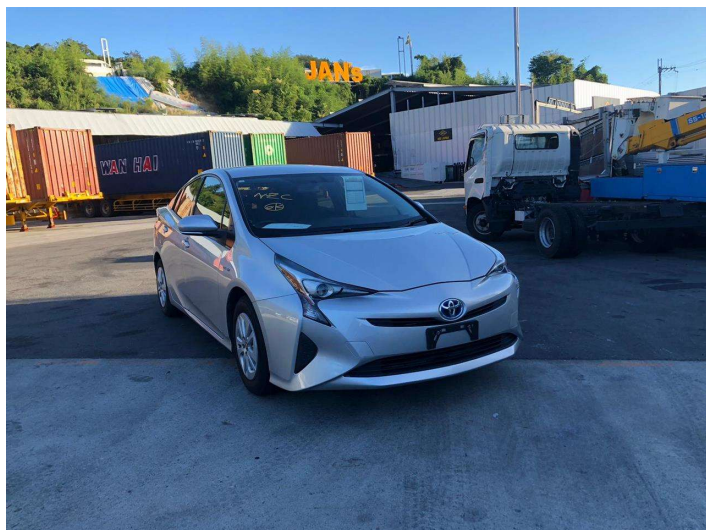

2016 Toyota Prius S

Purchase Price **POA**

Includes GST
Excludes on-road costs of \$595

Finance may be available on this vehicle. Ask one of our friendly staff for more information.

Gain peace of mind with Mechanical Breakdown Insurance. **Ask us how.**

- Top features**
- » ABS Brakes
 - » Air Conditioning
 - » Electric Windows
 - » Power Steering
 - » Winker Mirror

Body Style
5 door, Hatchback

Odometer
106,000 km

Engine
1800 cc, Hybrid

Fuel Type
Hybrid

Transmission
Automatic, 2WD

Wheels
-

VIN
-

Interior
Gray

Safety
-

Reg No.
-

Ext Colour
Silver

History
-

Seats
5 seats