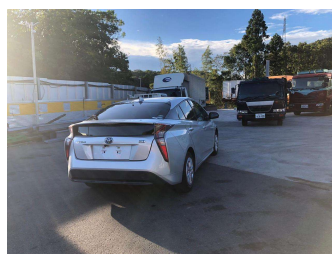

2016 Toyota Prius S

Purchase Price **POA**

Includes GST
Excludes on-road costs of $595

Finance may be available on this vehicle. Ask one of our friendly staff for more information.

Gain peace of mind with Mechanical Breakdown Insurance. **Ask us how.**

1. **Top features**
2. » ABS Brakes
   - » Air Conditioning
   - » Electric Windows
   - » Power Steering
   - » Winker Mirror

Body Style
5 door, Hatchback

Odometer
106,000 km

Engine
1800 cc, Hybrid

Fuel Type
Hybrid

Transmission
Automatic, 2WD

Wheels
-

VIN
-

Interior
Gray

Safety
-

Reg No.
-

Ext Colour
Silver

History
-

Seats
5 seats

CO2 Emissions
-

Energy Economy
-

Stock ID: 1133519

Jan Japan - East Tamaki | Phone 09 972 1204 | Email sales@janjapan.co.nz
10 Progressive Way, East Tāmaki, Auckland 2016, New Zealand
www.janjapan.co.nz

4.31 | 274 reviews