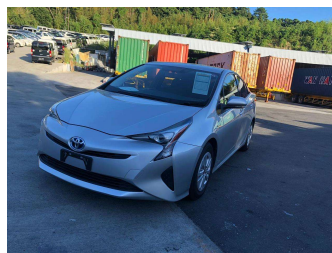

2016 Toyota Prius S

Purchase Price **POA**

Includes GST
Excludes on-road costs of \$595

Finance may be available on this vehicle. Ask one of our friendly staff for more information.

Gain peace of mind with Mechanical Breakdown Insurance. **Ask us how.**

- Top features**
- » ABS Brakes
 - » Air Conditioning
 - » Electric Windows
 - » Power Steering
 - » Winker Mirror

Body Style
5 door, Hatchback

Odometer
106,000 km

Engine
1800 cc, Hybrid

Fuel Type
Hybrid

Transmission
Automatic, 2WD

Wheels
-

VIN
-

Interior
Gray

Safety
-

Reg No.
-

Ext Colour
Silver

History
-

Seats
5 seats