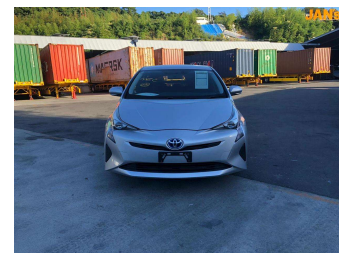

2016 Toyota Prius S

Purchase Price **POA**

Includes GST
Excludes on-road costs of \$595

Finance may be available on this vehicle. Ask one of our friendly staff for more information.

Gain peace of mind with Mechanical Breakdown Insurance. **Ask us how.**

- Top features**
- » ABS Brakes
 - » Air Conditioning
 - » Electric Windows
 - » Power Steering
 - » Winker Mirror

Body Style
5 door, Hatchback

Odometer
106,000 km

Engine
1800 cc, Hybrid

Fuel Type
Hybrid

Transmission
Automatic, 2WD