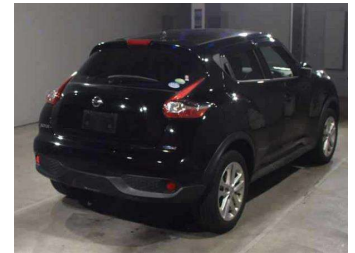

2015 Nissan Juke 15RX

Purchase Price

\$12,500

Includes GST
Excludes on-road costs of \$595

Finance may be available on this vehicle. Ask one of our friendly staff for more information.

Gain peace of mind with Mechanical Breakdown Insurance. **Ask us how.**

- Top features**
- » ABS Brakes
 - » Air Conditioning
 - » Electric Windows
 - » Power Steering
 - » Spoiler
 - » Winker Mirror

Body Style
5 door, SUV / 4x4

Odometer
97,473 km

Engine
1500 cc

Fuel Type
Petrol