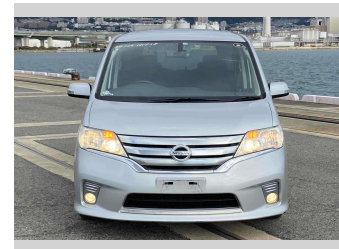

2013 Nissan Serena Highway Star S-Hybrid

Purchase Price **\$10,900**
Includes GST
 Excludes on-road costs of \$595

Finance may be available on this vehicle. Ask one of our friendly staff for more information.

Body Style
5 door, Van

Odometer
89,329 km

Engine
2000 cc, Hybrid

Fuel Type
Hybrid

Transmission
Automatic, 2WD

Wheels
 -

VIN
 -

Interior
Gray