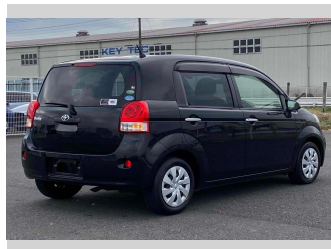

2014 Toyota Porte F

Purchase Price **POA**

Includes GST
Excludes on-road costs of \$595

Finance may be available on this vehicle. Ask one of our friendly staff for more information.

Gain peace of mind with Mechanical Breakdown Insurance. **Ask us how.**

- Top features**
- » ABS Brakes
 - » Air Conditioning
 - » Electric Windows
 - » Fog Lights
 - » Power Steering
 - » Winker Mirror

Body Style
5 door, Hatchback

Odometer
70,845 km

Engine
1500 cc

Fuel Type
Petrol

Transmission
Automatic, 2WD

Wheels
-

VIN
-

Interior
Gray

Safety
-

Reg No.
-

Ext Colour
Black

History
-