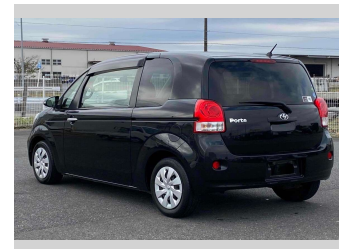

2014 Toyota Porte F

Purchase Price **POA**

Includes GST
Excludes on-road costs of \$595

Finance may be available on this vehicle. Ask one of our friendly staff for more information.

Gain peace of mind with Mechanical Breakdown Insurance. **Ask us how.**

- Top features**
- » ABS Brakes
 - » Air Conditioning
 - » Electric Windows
 - » Fog Lights
 - » Power Steering
 - » Winker Mirror

Body Style
5 door, Hatchback

Odometer
70,845 km

Engine
1500 cc

Fuel Type
Petrol

Transmission
Automatic, 2WD

Wheels
-

VIN
-

Interior
Gray

Safety
-

Reg No.
-

Ext Colour
Black

History
-