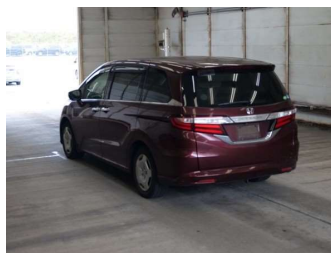

2013 Honda Odyssey G

Purchase Price **POA**

Includes GST
Excludes on-road costs of \$595

Finance may be available on this vehicle. Ask one of our friendly staff for more information.

Gain peace of mind with Mechanical Breakdown Insurance. **Ask us how.**

- Top features**
- » ABS Brakes
 - » Air Conditioning
 - » Electric Windows
 - » Fog Lights
 - » Power Steering
 - » Spoiler
 - » Winker Mirror

Body Style
5 door, Van

Odometer
105,205 km

Engine
2350 cc

Fuel Type
Petrol

Transmission
Automatic, 2WD

Wheels
-

VIN
-

Interior
Gray

Safety
-

Reg No.
-

Ext Colour
Brown

History
-