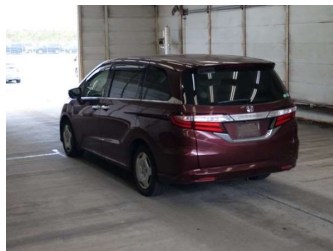

2013 Honda Odyssey G