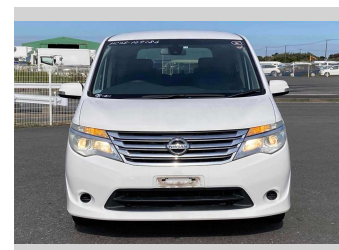

2014 Nissan Serena 20X S-Hybrid

Purchase Price **\$10,990**

Includes GST
Excludes on-road costs of \$595

Finance may be available on this vehicle. Ask one of our friendly staff for more information.

Gain peace of mind with Mechanical Breakdown Insurance. **Ask us how.**

- Top features**
- » ABS Brakes
 - » Air Conditioning
 - » Electric Windows
 - » Power Steering
 - » Push Start

Body Style
5 door, Van

Odometer
92,778 km

Engine
2000 cc, Hybrid

Fuel Type
Hybrid

Transmission
Automatic