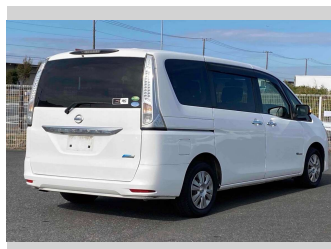

2014 Nissan Serena 20X S-Hybrid

Purchase Price **\$10,990**

Includes GST
Excludes on-road costs of \$595

Finance may be available on this vehicle. Ask one of our friendly staff for more information.

Gain peace of mind with Mechanical Breakdown Insurance. **Ask us how.**

- Top features**
- » ABS Brakes
 - » Air Conditioning
 - » Electric Windows
 - » Power Steering
 - » Push Start

Body Style
5 door, Van

Odometer
92,778 km

Engine
2000 cc, Hybrid

Fuel Type
Hybrid

Transmission
Automatic