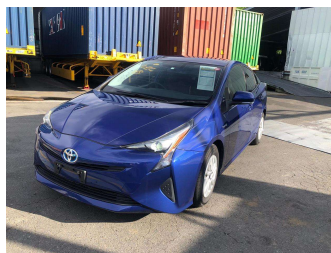

2016 Toyota Prius S

Purchase Price **POA**
Includes GST
Excludes on-road costs of \$595

Finance may be available on this vehicle. Ask one of our friendly staff for more information.

Gain peace of mind with Mechanical Breakdown Insurance. **Ask us how.**

- Top features**
- » ABS Brakes
 - » Air Conditioning
 - » Electric Windows
 - » Power Steering
 - » Winker Mirror

Body Style
5 door, Hatchback

Odometer
95,223 km

Engine
1800 cc, Hybrid

Fuel Type
Hybrid

Transmission
Automatic, 2WD

Wheels
-

VIN
-

Interior
Gray

Safety
-

Reg No.

-

Ext Colour
Dark Blue

History