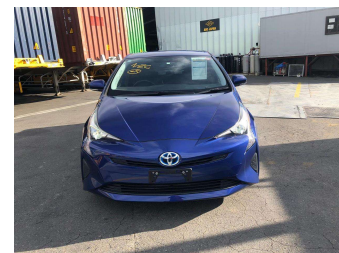

2016 Toyota Prius S

Purchase Price **POA**
Includes GST
Excludes on-road costs of \$595

Finance may be available on this vehicle. Ask one of our friendly staff for more information.

Gain peace of mind with Mechanical Breakdown Insurance. **Ask us how.**

- Top features**
- » ABS Brakes
 - » Air Conditioning
 - » Electric Windows
 - » Power Steering
 - » Winker Mirror

Body Style
5 door, Hatchback

Odometer
95,223 km

Engine
1800 cc, Hybrid

Fuel Type
Hybrid

Transmission
Automatic, 2WD

Wheels
-

VIN
-

Interior
Gray

Safety
-

Reg No.

-

Ext Colour
Dark Blue

History