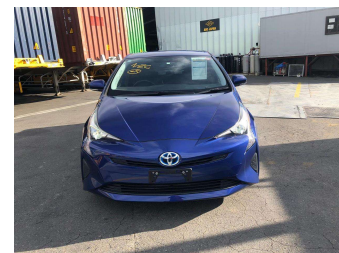

# 2016 Toyota Prius S

**Purchase Price** **\$15,500**  
Includes GST  
Excludes on-road costs of \$595

Finance may be available on this vehicle. Ask one of our friendly staff for more information.

Gain peace of mind with Mechanical Breakdown Insurance. **Ask us how.**

- Top features**
- » ABS Brakes
  - » Air Conditioning
  - » Electric Windows
  - » Power Steering
  - » Winker Mirror

Body Style  
**5 door, Hatchback**

Odometer  
**95,223 km**

Engine  
**1800 cc, Hybrid**

Fuel Type  
**Hybrid**

Transmission  
**Automatic, 2WD**

Wheels  
-

VIN  
-

Interior  
**Gray**

Safety  
-

Reg No.

-