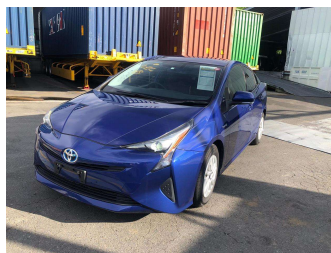

# 2016 Toyota Prius S

**Purchase Price** **\$15,500**  
Includes GST  
Excludes on-road costs of \$595

Finance may be available on this vehicle. Ask one of our friendly staff for more information.

Gain peace of mind with Mechanical Breakdown Insurance. **Ask us how.**

- Top features**
- » ABS Brakes
  - » Air Conditioning
  - » Electric Windows
  - » Power Steering
  - » Winker Mirror

Body Style  
**5 door, Hatchback**

Odometer  
**95,223 km**

Engine  
**1800 cc, Hybrid**

Fuel Type  
**Hybrid**

Transmission  
**Automatic, 2WD**

Wheels  
-

VIN  
-

Interior  
**Gray**

Safety  
-

Reg No.

-

Ext Colour  
**Dark Blue**

History

-

Seats  
**5 seats**

CO2 Emissions

-

Energy Economy

-