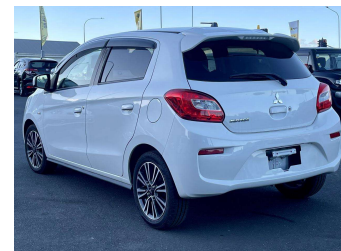

# 2018 Mitsubishi Mirage M

Purchase Price

**\$8,200**

Includes GST  
Excludes on-road costs of \$595

Finance may be available on this vehicle. Ask one of our friendly staff for more information.

Gain peace of mind with Mechanical Breakdown Insurance. **Ask us how.**

Body Style

**5 door, Hatchback**

Odometer

**84,040 km**

Engine

**1200 cc**

Fuel Type

**Petrol**

Transmission

**Automatic, 2WD**

Wheels

-

VIN

**7AT0CJ0AX23045734**

Interior

**Gray**