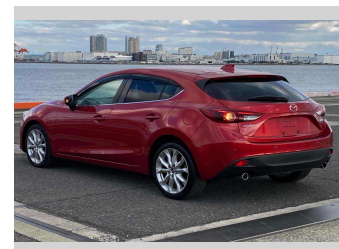

2013 Mazda Axela SPORT 20S TOURING

Purchase Price **POA**

Includes GST
Excludes on-road costs of \$595

Finance may be available on this vehicle. Ask one of our friendly staff for more information.

Gain peace of mind with Mechanical Breakdown Insurance. **Ask us how.**

- Top features**
- » ABS Brakes
 - » Air Conditioning
 - » Electric Windows
 - » Fog Lights
 - » Power Steering
 - » Spoiler

Body Style
5 door, Hatchback

Odometer
79,912 km

Engine
2000 cc

Fuel Type
Petrol

Transmission
Automatic, 2WD

Wheels
-

VIN
-

Interior
Gray

Safety
-

Reg No.
-

Ext Colour
Red

History
-