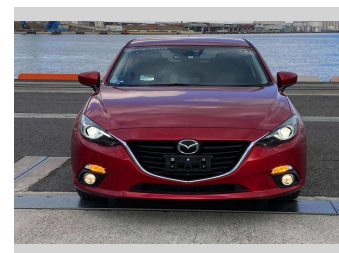

2013 Mazda Axela SPORT 20S TOURING

Purchase Price **POA**

Includes GST
Excludes on-road costs of \$595

Finance may be available on this vehicle. Ask one of our friendly staff for more information.

Gain peace of mind with Mechanical Breakdown Insurance. **Ask us how.**

- Top features**
- » ABS Brakes
 - » Air Conditioning
 - » Electric Windows
 - » Fog Lights
 - » Power Steering
 - » Spoiler

Body Style
5 door, Hatchback

Odometer
79,912 km

Engine
2000 cc

Fuel Type
Petrol

Transmission
Automatic, 2WD

Wheels
-

VIN
-

Interior
Gray

Safety
-

Reg No.
-

Ext Colour
Red

History
-