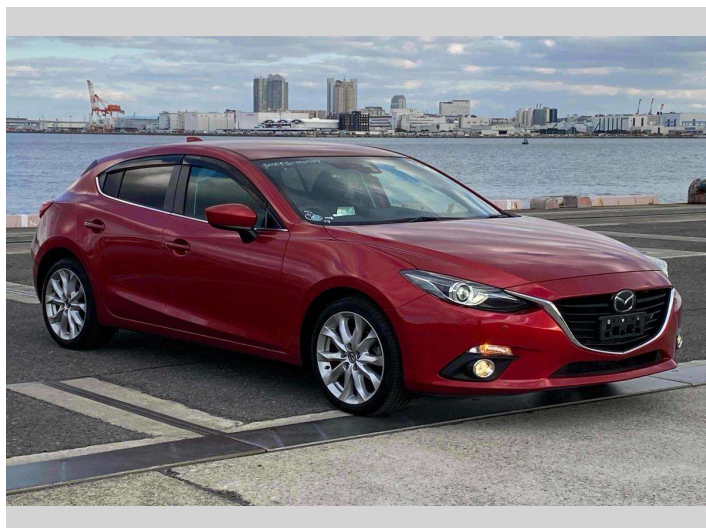

2013 Mazda Axela SPORT 20S TOURING

Purchase Price **POA**

Includes GST
Excludes on-road costs of \$595

Finance may be available on this vehicle. Ask one of our friendly staff for more information.

Gain peace of mind with Mechanical Breakdown Insurance. **Ask us how.**

- Top features**
- » ABS Brakes
 - » Air Conditioning
 - » Electric Windows
 - » Fog Lights
 - » Power Steering
 - » Spoiler

Body Style
5 door, Hatchback

Odometer
79,912 km

Engine
2000 cc

Fuel Type
Petrol

Transmission
Automatic, 2WD

Wheels
-

VIN
-

Interior
Gray

Safety
-

Reg No.
-

Ext Colour
Red

History
-