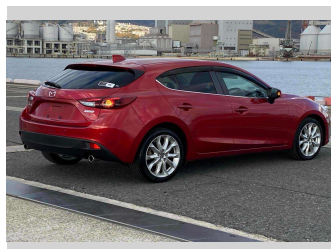

2013 Mazda Axela SPORT 20S TOURING

Purchase Price **POA**

Includes GST
Excludes on-road costs of \$595

Finance may be available on this vehicle. Ask one of our friendly staff for more information.

Gain peace of mind with Mechanical Breakdown Insurance. **Ask us how.**

Transmission
Automatic, 2WD

Wheels
-

VIN
-

Interior
Gray

Safety
-

Reg No.
-

Ext Colour
Red

History
-