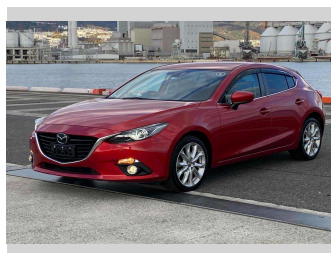

2013 Mazda Axela SPORT 20S TOURING

Purchase Price **POA**

Includes GST
Excludes on-road costs of \$595

Finance may be available on this vehicle. Ask one of our friendly staff for more information.

Gain peace of mind with Mechanical Breakdown Insurance. **Ask us how.**

- Top features**
- » ABS Brakes
 - » Air Conditioning
 - » Electric Windows
 - » Fog Lights
 - » Power Steering
 - » Spoiler

Body Style
5 door, Hatchback

Odometer
79,912 km

Engine
2000 cc

Fuel Type
Petrol

Transmission
Automatic, 2WD

Wheels
-

VIN
-

Interior
Gray

Safety
-

Reg No.
-

Ext Colour
Red

History
-