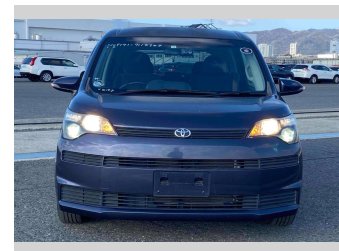

2014 Toyota Spade G

Purchase Price **\$8,900**

Includes GST
Excludes on-road costs of \$595

Finance may be available on this vehicle. Ask one of our friendly staff for more information.

Gain peace of mind with Mechanical Breakdown Insurance. **Ask us how.**

- Top features**
- » ABS Brakes
 - » Air Conditioning
 - » Electric Windows
 - » Power Steering
 - » Winker Mirror

Body Style
4 door, Hatchback

Odometer
41,300 km

Engine
1500 cc

Fuel Type
Petrol

Transmission
Automatic, 2WD

Wheels
-

VIN
-

Interior
Gray

Safety
-

Reg No.
-

Ext Colour
Purple

History
-

Seats
5 seats