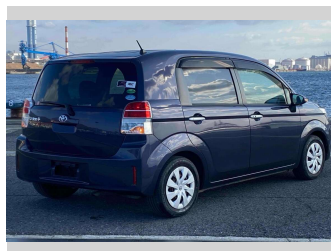

2014 Toyota Spade G

Purchase Price **\$8,900**

Includes GST
Excludes on-road costs of \$595

Finance may be available on this vehicle. Ask one of our friendly staff for more information.

Gain peace of mind with Mechanical Breakdown Insurance. **Ask us how.**

- Top features**
- » ABS Brakes
 - » Air Conditioning
 - » Electric Windows
 - » Power Steering
 - » Winker Mirror

Body Style
4 door, Hatchback

Odometer
41,300 km

Engine
1500 cc

Fuel Type
Petrol

Transmission
Automatic, 2WD

Wheels
-

VIN
-

Interior
Gray

Safety
-

Reg No.
-

Ext Colour
Purple

History
-

Seats
5 seats