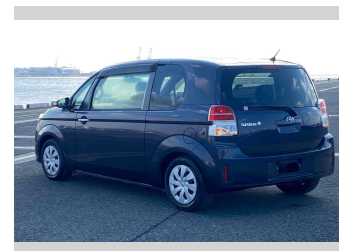

2014 Toyota Spade G

Purchase Price **\$8,900**

Includes GST
Excludes on-road costs of \$595

Finance may be available on this vehicle. Ask one of our friendly staff for more information.

Gain peace of mind with Mechanical Breakdown Insurance. **Ask us how.**

- Top features**
- » ABS Brakes
 - » Air Conditioning
 - » Electric Windows
 - » Power Steering
 - » Winker Mirror

Body Style
4 door, Hatchback

Odometer
41,300 km

Engine
1500 cc

Fuel Type
Petrol

Transmission
Automatic, 2WD

Wheels
-

VIN
-

Interior
Gray

Safety
-

Reg No.
-

Ext Colour
Purple

History
-

Seats
5 seats