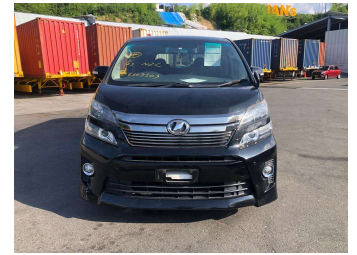

2013 Toyota Vellfire 2.4Z

Purchase Price **\$16,900**

Includes GST
Excludes on-road costs of \$595

Finance may be available on this vehicle. Ask one of our friendly staff for more information.

Gain peace of mind with Mechanical Breakdown Insurance. **Ask us how.**

Body Style	5 door, Van	Reg No.	-
Odometer	94,965 km	Ext Colour	Black
Engine	2400 cc	History	-
Fuel Type	Petrol	Seats	7 seats
Transmission	Automatic, 2WD	CO2 Emissions	★★★☆☆☆ 233 grams/km
Wheels	-	Energy Economy	★☆☆☆☆☆ Annual fuel cost of \$3,920 10L per 100km
VIN	7AT0H65MX24309509	Cost per year is an estimate based on petrol price of \$2.80 per litre and an average distance of 14000 km. Emissions and Energy Economy figures standardised to 3P WLTP.	
Interior	Gray	Stock ID: 1121201	
Safety		Based on 2023 VSRR rating	