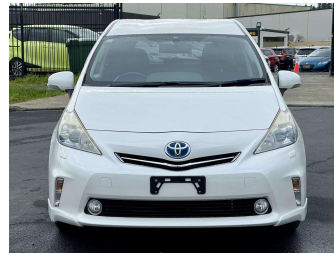

2012 Toyota Prius Alpha S

Purchase Price

\$10,900

Includes GST
Excludes on-road costs of \$595

Finance may be available on this vehicle. Ask one of our friendly staff for more information.

Gain peace of mind with Mechanical Breakdown Insurance. **Ask us how.**

Top features

- » ABS Brakes
- » Air Conditioning
- » Electric Windows
- » Fog Lights
- » Power Steering
- » Spoiler
- » Winker Mirror

Body Style

5 door, Station Wagon

Odometer

107,284 km

Engine

1800 cc, Hybrid

Fuel Type

Hybrid

Transmission

Automatic, 2WD

Wheels

-

VIN

7AT0H637X24074449