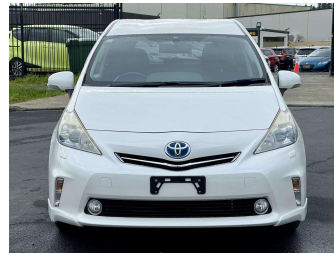

# 2012 Toyota Prius Alpha S

**Purchase Price** **\$10,900**

Includes GST  
Excludes on-road costs of \$595

Finance may be available on this vehicle. Ask one of our friendly staff for more information.

Gain peace of mind with Mechanical Breakdown Insurance. **Ask us how.**

- Top features**
- » ABS Brakes
  - » Air Conditioning
  - » Electric Windows
  - » Fog Lights
  - » Power Steering
  - » Spoiler
  - » Winker Mirror

<b>Body Style</b>	<b>5 door, Station Wagon</b>	<b>Reg No.</b>	-
<b>Odometer</b>	<b>107,284 km</b>	<b>Ext Colour</b>	<b>Pearl White</b>
<b>Engine</b>	<b>1800 cc, Hybrid</b>	<b>History</b>	-
<b>Fuel Type</b>	<b>Hybrid</b>	<b>Seats</b>	<b>5 seats</b>
<b>Transmission</b>	<b>Automatic, 2WD</b>	<b>CO2 Emissions</b>	★★★★☆ <b>111 grams/km</b>
<b>Wheels</b>	-	<b>Energy Economy</b>	★★★★☆☆ <b>Annual fuel cost of \$1,840 4.7L per 100km</b>
<b>VIN</b>	<b>7AT0H637X24074449</b>	<small>Cost per year is an estimate based on petrol price of \$2.80 per litre and an average distance of 14000 km. Emissions and Energy Economy figures standardised to 3P WLTP.</small>	
<b>Interior</b>	<b>Gray</b>	<b>Stock ID:</b>	<b>1093196</b>
<b>Safety</b>			
<small>Based on 2023 UCSR rating for 12-21 models</small>			