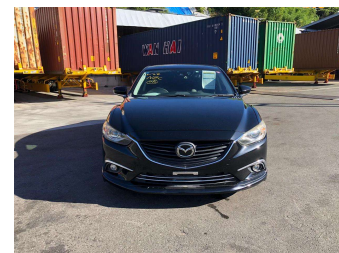

2014 Mazda Atenza 25S L Package

Purchase Price **\$15,500**

Includes GST
Excludes on-road costs of \$595

Finance may be available on this vehicle. Ask one of our friendly staff for more information.

Gain peace of mind with Mechanical Breakdown Insurance. **Ask us how.**

- Top features**
- » ABS Brakes
 - » Air Conditioning
 - » Electric Windows
 - » Fog Lights
 - » Power Steering

Body Style
4 door, Sedan

Odometer
88,947 km

Engine
2500 cc

Fuel Type
Petrol

Transmission
Automatic, 2WD

Wheels
-

VIN
-

Interior
Gray

Safety
-

Reg No.

-

Ext Colour
Black

History