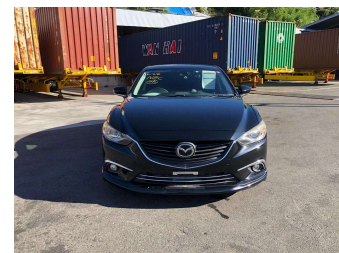

2014 Mazda Atenza 25S L Package

Purchase Price **\$15,900**

Includes GST
Excludes on-road costs of \$595

Finance may be available on this vehicle. Ask one of our friendly staff for more information.

Gain peace of mind with Mechanical Breakdown Insurance. **Ask us how.**

- Top features**
- » ABS Brakes
 - » Air Conditioning
 - » Electric Windows
 - » Fog Lights
 - » Power Steering

Body Style
4 door, Sedan

Odometer
88,947 km

Engine
2500 cc

Fuel Type
Petrol

Transmission
Automatic, 2WD

Wheels
-

VIN
-

Interior
Gray

Safety
-

Reg No.

-

Ext Colour
Black

History