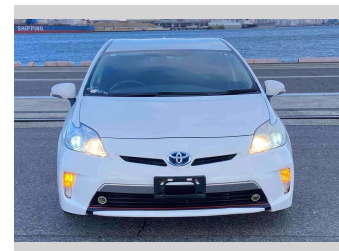

# 2013 Toyota Prius L

**Purchase Price** **\$9,900**  
Includes GST  
 Excludes on-road costs of \$595

Finance may be available on this vehicle. Ask one of our friendly staff for more information.

Gain peace of mind with Mechanical Breakdown Insurance. **Ask us how.**

- Top features**
- » ABS Brakes
  - » Air Conditioning
  - » Electric Windows
  - » Fog Lights
  - » Power Steering
  - » Winker Mirror

Body Style  
**5 door, Hatchback**

Odometer  
**95,065 km**

Engine  
**1800 cc, Hybrid**