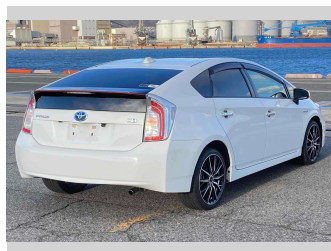

# 2013 Toyota Prius L

**Purchase Price** **\$9,900**  
Includes GST  
 Excludes on-road costs of \$595

Finance may be available on this vehicle. Ask one of our friendly staff for more information.

Gain peace of mind with Mechanical Breakdown Insurance. **Ask us how.**

- Top features**
- » ABS Brakes
  - » Air Conditioning
  - » Electric Windows
  - » Fog Lights
  - » Power Steering
  - » Winker Mirror

Body Style  
**5 door, Hatchback**

Odometer  
**95,065 km**

Engine  
**1800 cc, Hybrid**

Fuel Type  
**Hybrid**

Transmission  
**Automatic, 2WD**

Wheels  
 -

VIN  
 -

Interior  
**Gray**

Safety  
 -

Reg No.

-

Ext Colour  
**White**

History

-

Seats  
**5 seats**

CO2 Emissions

-

Energy Economy

-