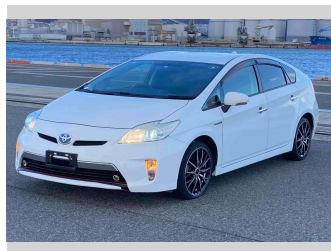

# 2013 Toyota Prius L

**Purchase Price** **\$9,900**  
Includes GST  
 Excludes on-road costs of \$595

Finance may be available on this vehicle. Ask one of our friendly staff for more information.

Gain peace of mind with Mechanical Breakdown Insurance. **Ask us how.**

- Top features**
- » ABS Brakes
  - » Air Conditioning
  - » Electric Windows
  - » Fog Lights
  - » Power Steering
  - » Winker Mirror

Body Style  
**5 door, Hatchback**

Odometer  
**95,065 km**

Engine  
**1800 cc, Hybrid**

Fuel Type  
**Hybrid**

Transmission  
**Automatic, 2WD**

Wheels  
 -

VIN  
 -

Interior  
**Gray**

Safety  
 -

Reg No.

-

Ext Colour  
**White**

History

-

Seats  
**5 seats**

CO2 Emissions

-

Energy Economy

-