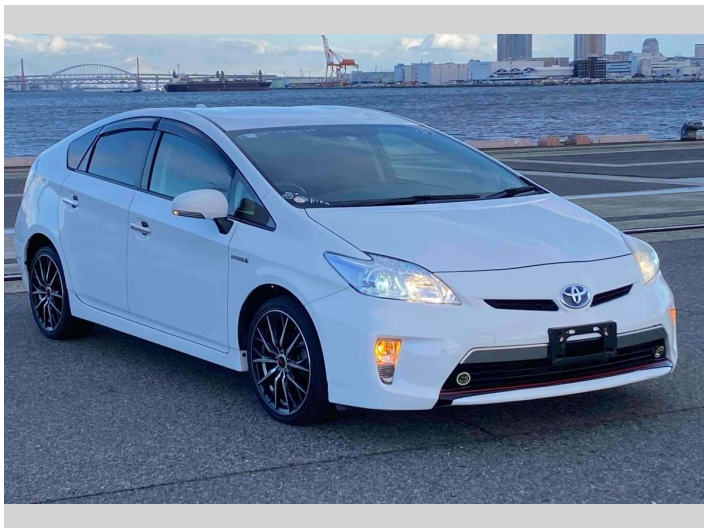

# 2013 Toyota Prius L

**Purchase Price** **\$9,900**  
Includes GST  
 Excludes on-road costs of \$595

Finance may be available on this vehicle. Ask one of our friendly staff for more information.

Gain peace of mind with Mechanical Breakdown Insurance. **Ask us how.**

- Top features**
- » ABS Brakes
  - » Air Conditioning
  - » Electric Windows
  - » Fog Lights
  - » Power Steering
  - » Winker Mirror

Body Style  
**5 door, Hatchback**

Odometer  
**95,065 km**

Engine  
**1800 cc, Hybrid**

Fuel Type  
**Hybrid**

Transmission  
**Automatic, 2WD**

Wheels  
 -

VIN  
 -

Interior  
**Gray**

Safety  
 -

Reg No.

-

Ext Colour  
**White**

History

-

Seats  
**5 seats**

CO2 Emissions

-

Energy Economy

-