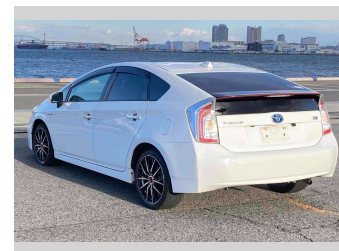

# 2013 Toyota Prius L

**Purchase Price** **\$9,900**  
Includes GST  
 Excludes on-road costs of \$595

Finance may be available on this vehicle. Ask one of our friendly staff for more information.

Gain peace of mind with Mechanical Breakdown Insurance. **Ask us how.**

- Top features**
- » ABS Brakes
  - » Air Conditioning
  - » Electric Windows
  - » Fog Lights
  - » Power Steering
  - » Winker Mirror

Body Style  
**5 door, Hatchback**

Odometer  
**95,065 km**

Engine  
**1800 cc, Hybrid**

Ext Colour  
**White**

History

-

Seats  
**5 seats**

CO2 Emissions

-

Energy Economy

-