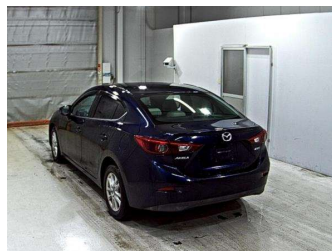

2013 Mazda Axela HYBRID -S L PACKAGE

Purchase Price **POA**

Includes GST
Excludes on-road costs of \$595

Finance may be available on this vehicle. Ask one of our friendly staff for more information.

Gain peace of mind with Mechanical Breakdown Insurance. **Ask us how.**

- Top features**
- » ABS Brakes
 - » Air Conditioning
 - » Electric Windows
 - » Fog Lights
 - » Power Steering

Body Style	4 door, Sedan	Reg No.	-
Odometer	72,500 km	Ext Colour	Dark Blue
Engine	2000 cc, Hybrid	History	-
Fuel Type	Hybrid	Seats	5 seats
Transmission	Automatic, 2WD	CO2 Emissions	-
Wheels	-	Energy Economy	-
VIN	-		
Interior	Gray		
Safety	-		
		Stock ID: 1149428	