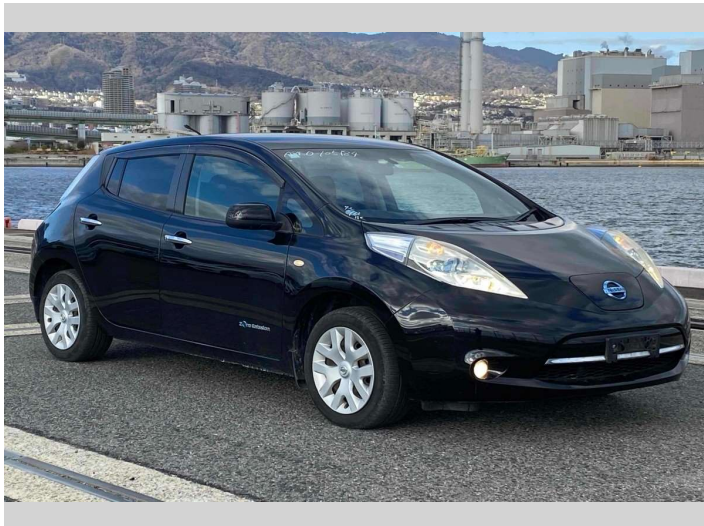

2014 Nissan Leaf

Purchase Price **\$6,900**

Includes GST
Excludes on-road costs of \$595

Finance may be available on this vehicle. Ask one of our friendly staff for more information.

Gain peace of mind with Mechanical Breakdown Insurance. **Ask us how.**

- Top features**
- » ABS Brakes
 - » Air Conditioning
 - » Electric Windows
 - » Fog Lights
 - » Power Steering
 - » Spoiler

Body Style
5 door, Hatchback

Odometer
31,366 km

Engine
Electric

Fuel Type
Electricity

Transmission
Automatic, 2WD

Wheels
-

VIN
-

Interior
Gray

Safety
-

Reg No.
-

Ext Colour
Black

History
-