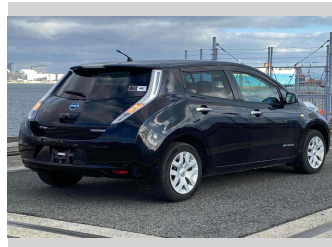

2014 Nissan Leaf

Purchase Price **\$6,900**

Includes GST
Excludes on-road costs of \$595

Finance may be available on this vehicle. Ask one of our friendly staff for more information.

Gain peace of mind with Mechanical Breakdown Insurance. **Ask us how.**

- Top features**
- » ABS Brakes
 - » Air Conditioning
 - » Electric Windows
 - » Fog Lights
 - » Power Steering
 - » Spoiler

Body Style
5 door, Hatchback

Odometer
31,366 km

Engine
Electric

Fuel Type
Electricity

Transmission
Automatic, 2WD

Wheels
-

VIN
-

Interior
Gray

Safety
-

Reg No.
-

Ext Colour
Black

History
-