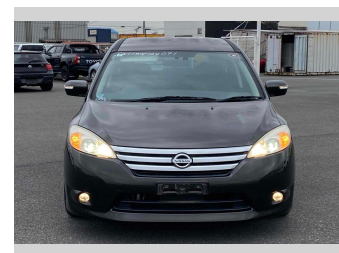

2013 Nissan Lafesta Highway Star G Supremo

Purchase Price **\$8,900**

Includes GST
Excludes on-road costs of \$595

Finance may be available on this vehicle. Ask one of our friendly staff for more information.

Body Style
5 door, Van

Odometer
92,533 km

Engine
2000 cc

Fuel Type
Petrol

Transmission
Automatic, 2WD

Wheels
-

VIN
-

Interior
Gray