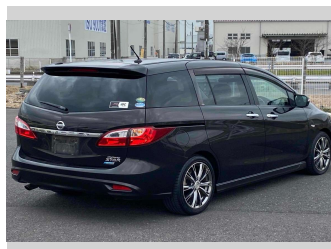

2013 Nissan Lafesta Highway Star G Supremo

Purchase Price **\$8,900**

Includes GST
Excludes on-road costs of \$595

Finance may be available on this vehicle. Ask one of our friendly staff for more information.

Body Style
5 door, Van

Odometer
92,533 km

Engine
2000 cc

Fuel Type
Petrol

Transmission
Automatic, 2WD

Wheels
-

VIN
-

Interior
Gray