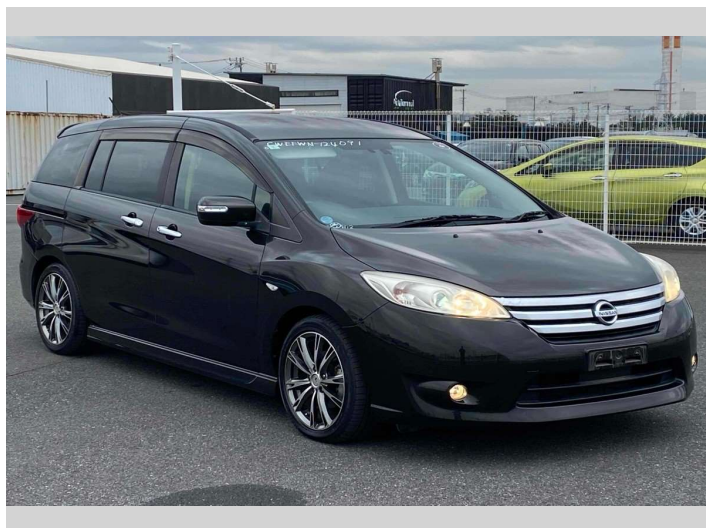

2013 Nissan Lafesta Highway Star G Supremo

Purchase Price **\$8,900**

Includes GST
Excludes on-road costs of \$595

Finance may be available on this vehicle. Ask one of our friendly staff for more information.

Body Style
5 door, Van

Odometer
92,533 km

Engine
2000 cc

Fuel Type
Petrol

Transmission
Automatic, 2WD

Wheels
-

VIN
-

Interior
Gray