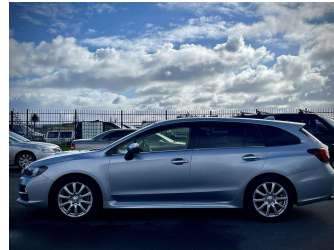

2016 Subaru Levorg 1.6 GT-S

Purchase Price

\$13,400

Includes GST
Excludes on-road costs of \$595

Finance may be available on this vehicle. Ask one of our friendly staff for more information.

Gain peace of mind with Mechanical Breakdown Insurance. **Ask us how.**

Body Style

5 door, Station Wagon

Odometer

109,780 km

Engine

1600 cc

Fuel Type

Petrol