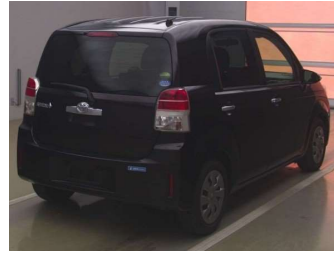

2014 Toyota Spade F Jack

Purchase Price **POA**

Includes GST
Excludes on-road costs of \$595

Finance may be available on this vehicle. Ask one of our friendly staff for more information.

Gain peace of mind with Mechanical Breakdown Insurance. **Ask us how.**

- Top features**
- » ABS Brakes
 - » Air Conditioning
 - » Electric Windows
 - » Power Steering
 - » Winker Mirror

Body Style
4 door, Hatchback

Odometer
69,573 km

Engine
1500 cc

Fuel Type
Petrol

Transmission
Automatic, 2WD