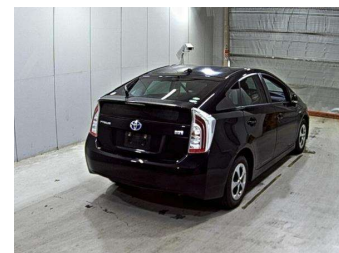

# 2014 Toyota Prius S

**Purchase Price** **POA**

Includes GST  
Excludes on-road costs of \$595

Finance may be available on this vehicle. Ask one of our friendly staff for more information.

Gain peace of mind with Mechanical Breakdown Insurance. **Ask us how.**

- Top features**
- » ABS Brakes
  - » Air Conditioning
  - » Electric Windows
  - » Fog Lights
  - » Power Steering

Body Style  
**5 door, Hatchback**

Odometer  
**100,402 km**

Engine  
**1800 cc, Hybrid**