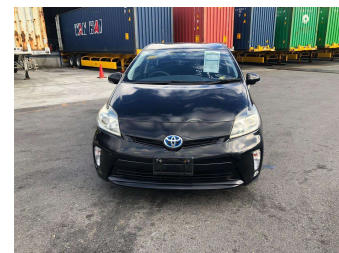

2014 Toyota Prius S

Purchase Price **\$12,400**

Includes GST
Excludes on-road costs of \$595

Finance may be available on this vehicle. Ask one of our friendly staff for more information.

Gain peace of mind with Mechanical Breakdown Insurance. **Ask us how.**

- Top features**
- » ABS Brakes
 - » Air Conditioning
 - » Electric Windows
 - » Fog Lights
 - » Power Steering

Body Style
5 door, Hatchback

Odometer
100,402 km

Engine
1800 cc, Hybrid

Fuel Type
Hybrid

Transmission
Automatic, 2WD

Wheels
-

VIN
-

Interior
Gray

Safety
-

Reg No.

-

Ext Colour
Black

History