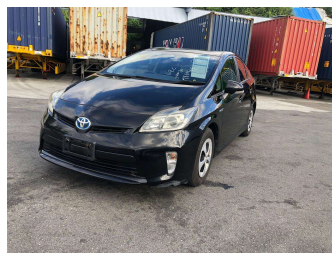

2014 Toyota Prius S

Purchase Price **\$12,400**

Includes GST
Excludes on-road costs of \$595

Finance may be available on this vehicle. Ask one of our friendly staff for more information.

Gain peace of mind with Mechanical Breakdown Insurance. **Ask us how.**

- Top features**
- » ABS Brakes
 - » Air Conditioning
 - » Electric Windows
 - » Fog Lights
 - » Power Steering

Body Style
5 door, Hatchback

Odometer
100,402 km

Engine
1800 cc, Hybrid

Fuel Type
Hybrid

Transmission
Automatic, 2WD

Wheels
-

VIN
-

Interior
Gray

Safety
-

Reg No.

-

Ext Colour
Black

History