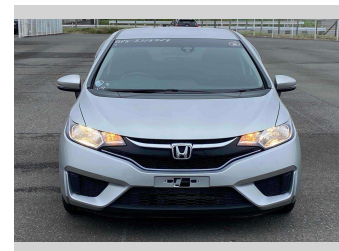

2017 Honda Fit Hybrid F package

Purchase Price **POA**
Includes GST
Excludes on-road costs of $595

Finance may be available on this vehicle. Ask one of our friendly staff for more information.

Gain peace of mind with Mechanical Breakdown Insurance. **Ask us how.**

1. **Top features**
2. » ABS Brakes
   - » Air Conditioning
   - » Electric Windows
   - » Power Steering
   - » Spoiler
   - » Winker Mirror

Body Style
5 door, Hatchback

Odometer
62,679 km

Engine
1500 cc, Hybrid

Fuel Type
Hybrid

Transmission
Automatic, 2WD

Wheels
-

VIN
-

Interior
Gray

Safety
-

Reg No.

-

Ext Colour
Silver

History

-

Seats
5 seats

CO2 Emissions

-

Energy Economy

-

Stock ID: 14081

Jan Japan - Mt Wellington | Phone 09 278 9643 | Email sales.mtw@janjapan.co.nz
5 Fraser Road, Mount Wellington, Auckland 1072
www.janjapan.co.nz