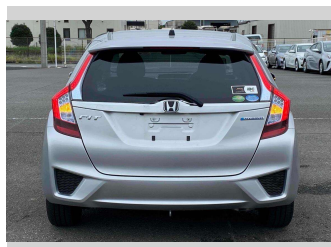

2017 Honda Fit Hybrid F package

Purchase Price **POA**
Includes GST
Excludes on-road costs of $595

Finance may be available on this vehicle. Ask one of our friendly staff for more information.

Gain peace of mind with Mechanical Breakdown Insurance. **Ask us how.**

1. **Top features**
2. » ABS Brakes
   - » Air Conditioning
   - » Electric Windows
   - » Power Steering
   - » Spoiler
   - » Winker Mirror

Body Style
5 door, Hatchback

Odometer
62,679 km

Engine
1500 cc, Hybrid

Fuel Type
Hybrid

Transmission
Automatic, 2WD

Wheels
-

VIN
-

Interior
Gray

Safety
-

Reg No.

-

Ext Colour
Silver

History

-

Seats
5 seats

CO2 Emissions

-

Energy Economy

-

Stock ID: 14081

Jan Japan - Mt Wellington | Phone 09 278 9643 | Email sales.mtw@janjapan.co.nz
5 Fraser Road, Mount Wellington, Auckland 1072
www.janjapan.co.nz