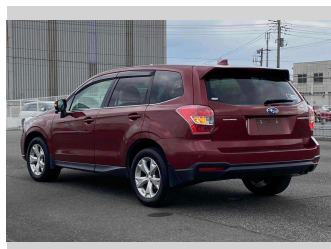

2015 Subaru Forester 2.0I-L EYESIGHT

Purchase Price **POA**

Includes GST
Excludes on-road costs of \$595

Finance may be available on this vehicle. Ask one of our friendly staff for more information.

Gain peace of mind with Mechanical Breakdown Insurance. **Ask us how.**

- Top features**
- » ABS Brakes
 - » Air Conditioning
 - » Electric Windows
 - » Fog Lights
 - » Power Steering
 - » Spoiler
 - » Winker Mirror

Body Style
5 door, SUV / 4x4

Odometer
84,836 km

Engine
1990 cc

Fuel Type
Petrol

Transmission
Automatic, 4WD

Wheels
-

VIN
-

Interior
Gray

Safety
-

Reg No.
-

Ext Colour
Maroon