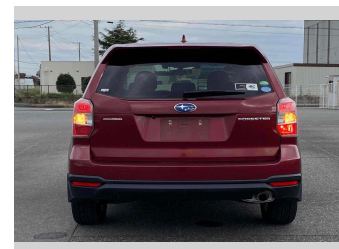

2015 Subaru Forester 2.0I-L EYESIGHT

Purchase Price **POA**

Includes GST
Excludes on-road costs of \$595

Finance may be available on this vehicle. Ask one of our friendly staff for more information.

Gain peace of mind with Mechanical Breakdown Insurance. **Ask us how.**

- Top features**
- » ABS Brakes
 - » Air Conditioning
 - » Electric Windows
 - » Fog Lights
 - » Power Steering
 - » Spoiler
 - » Winker Mirror

Body Style
5 door, SUV / 4x4

Odometer
84,836 km

Engine
1990 cc

Fuel Type
Petrol

Transmission
Automatic, 4WD

Wheels
-

VIN
-

Interior
Gray

Safety
-

Reg No.
-

Ext Colour
Maroon