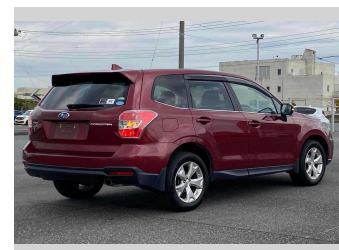

2015 Subaru Forester 2.0I-L EYESIGHT

Purchase Price **POA**

Includes GST
Excludes on-road costs of \$595

Finance may be available on this vehicle. Ask one of our friendly staff for more information.

Gain peace of mind with Mechanical Breakdown Insurance. **Ask us how.**

- Top features**
- » ABS Brakes
 - » Air Conditioning
 - » Electric Windows
 - » Fog Lights
 - » Power Steering
 - » Spoiler
 - » Winker Mirror

Body Style
5 door, SUV / 4x4

Odometer
84,836 km

Engine
1990 cc

Fuel Type
Petrol

Transmission
Automatic, 4WD

Wheels
-

VIN
-

Interior
Gray

Safety
-

Reg No.
-

Ext Colour
Maroon