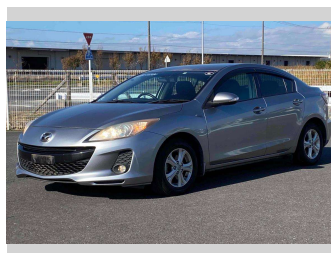

2012 Mazda Axela 20E SKYACTIV

Purchase Price **POA**

Includes GST
Excludes on-road costs of \$595

Finance may be available on this vehicle. Ask one of our friendly staff for more information.

Gain peace of mind with Mechanical Breakdown Insurance. **Ask us how.**

- Top features**
- » ABS Brakes
 - » Air Conditioning
 - » Electric Windows
 - » Fog Lights
 - » Power Steering
 - » Winker Mirror

Body Style
4 door, Sedan

Odometer
86,153 km

Engine
2000 cc

Fuel Type
Petrol

Transmission
Automatic, 2WD

Wheels
-

VIN
-

Interior
Gray

Safety
-

Reg No.
-

Ext Colour
Silver

History
-