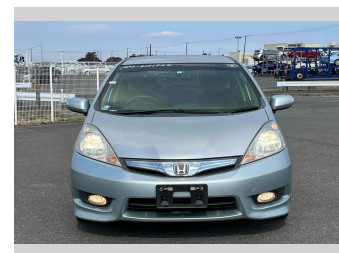

2013 Honda Fit Shuttle Hybrid Smart Selection

Purchase Price **\$10,900**
Includes GST
 Excludes on-road costs of \$595

Finance may be available on this vehicle. Ask one of our friendly staff for more information.

Body Style
5 door, Station Wagon

Odometer
52,975 km

Engine
1300 cc, Hybrid

Fuel Type
Hybrid

Transmission
Automatic, 2WD

Wheels
 -

VIN
 -

Interior
Gray