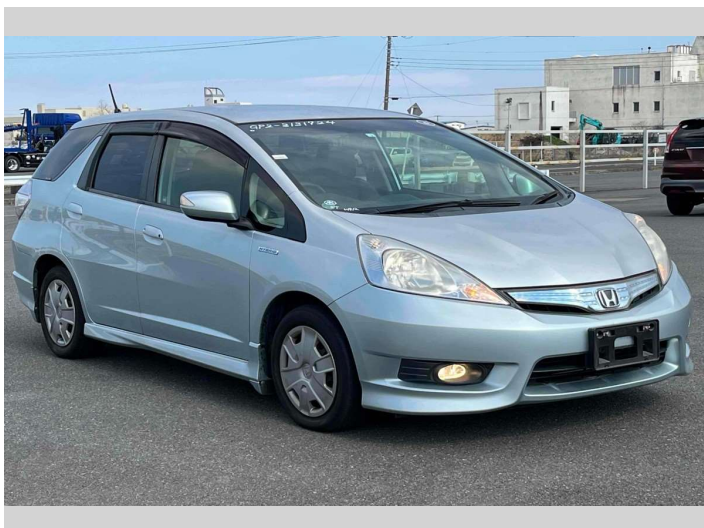

2013 Honda Fit Shuttle Hybrid Smart Selection

Purchase Price **\$10,900**
Includes GST
 Excludes on-road costs of \$595

Finance may be available on this vehicle. Ask one of our friendly staff for more information.

Body Style
5 door, Station Wagon

Odometer
52,975 km

Engine
1300 cc, Hybrid

Fuel Type
Hybrid

Transmission
Automatic, 2WD

Wheels
 -

VIN
 -

Interior
Gray