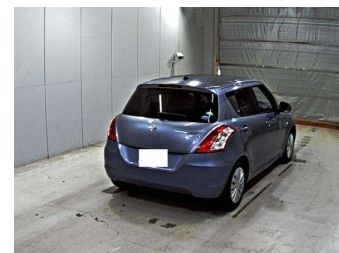

2014 Suzuki Swift XG-DJE

Purchase Price **POA**
Includes GST
 Excludes on-road costs of \$595

Finance may be available on this vehicle. Ask one of our friendly staff for more information.

Gain peace of mind with Mechanical Breakdown Insurance. **Ask us how.**

- Top features**
- » ABS Brakes
 - » Air Conditioning
 - » Electric Windows
 - » Power Steering

Body Style
5 door, Hatchback

Odometer
59,842 km

Engine
1200 cc

Fuel Type
Petrol

Transmission
Automatic, 2WD

Wheels
 -

VIN
 -

Interior
Gray

Safety
 -

Reg No.
 -

Ext Colour
Blue Gray

History
 -

Seats
5 seats

CO2 Emissions
 -