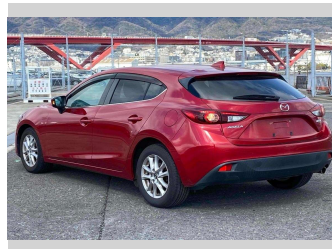

2016 Mazda Axela Sport 15S

Purchase Price **\$14,880**

Includes GST
Excludes on-road costs of \$595

Finance may be available on this vehicle. Ask one of our friendly staff for more information.

Gain peace of mind with Mechanical Breakdown Insurance. **Ask us how.**

- Top features**
- » ABS Brakes
 - » Air Conditioning
 - » Car Stereo
 - » Electric Windows
 - » Fog Lights
 - » Power Steering
 - » Push Start
 - » Winker Mirror

Body Style
5 door, Hatchback

Odometer
96,316 km

Engine
1500 cc

Fuel Type
Petrol

Transmission
Automatic, 2WD

Wheels
-

VIN
-

Interior
Gray

Safety
-

Reg No.
-