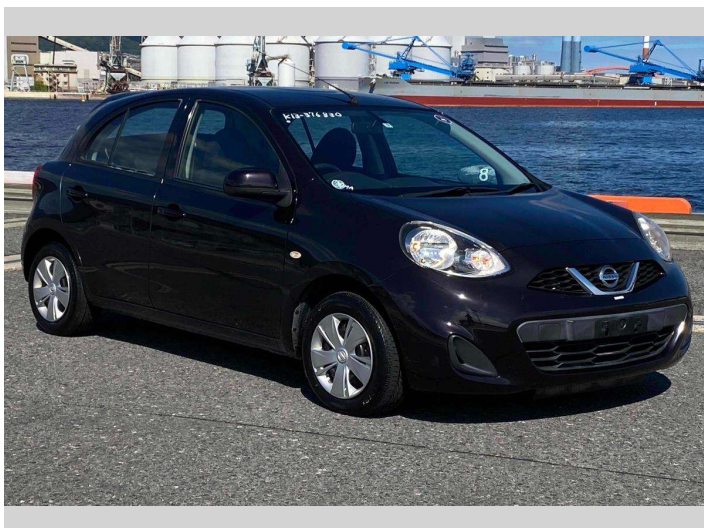

2014 Nissan March X

Purchase Price

Includes GST
Excludes on-road costs of \$595

POA

Finance may be available on this vehicle. Ask one of our friendly staff for more information.

Gain peace of mind with Mechanical Breakdown Insurance. **Ask us how.**

Top features

- » ABS Brakes
- » Air Conditioning
- » Electric Windows
- » Power Steering

Body Style

5 door, Hatchback

Odometer

85,183 km

Engine

1200 cc

Fuel Type

Petrol

Transmission

Automatic, 2WD

Wheels

-

VIN

-