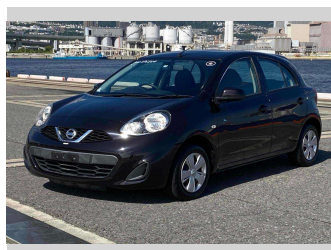

2014 Nissan March X

Purchase Price

Includes GST
Excludes on-road costs of \$595

POA

Finance may be available on this vehicle. Ask one of our friendly staff for more information.

Gain peace of mind with Mechanical Breakdown Insurance. **Ask us how.**

Top features

- » ABS Brakes
- » Air Conditioning
- » Electric Windows
- » Power Steering

Body Style

5 door, Hatchback

Odometer

85,183 km

Engine

1200 cc