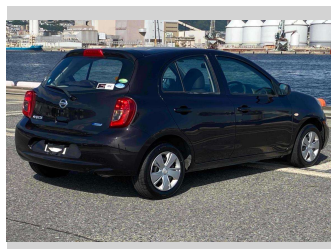

2014 Nissan March X

Purchase Price

Includes GST
Excludes on-road costs of \$595

POA

Finance may be available on this vehicle. Ask one of our friendly staff for more information.

Gain peace of mind with Mechanical Breakdown Insurance. **Ask us how.**

Top features

- » ABS Brakes
- » Air Conditioning
- » Electric Windows
- » Power Steering

Body Style

5 door, Hatchback

Odometer

85,183 km

Engine

1200 cc