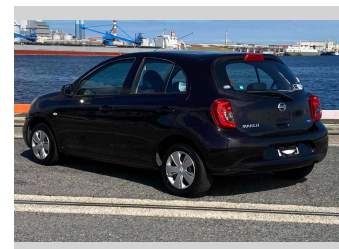

2014 Nissan March X

Purchase Price

Includes GST
Excludes on-road costs of \$595

POA

Finance may be available on this vehicle. Ask one of our friendly staff for more information.

Gain peace of mind with Mechanical Breakdown Insurance. **Ask us how.**

Top features

- » ABS Brakes
- » Air Conditioning
- » Electric Windows
- » Power Steering

Body Style

5 door, Hatchback

Odometer

85,183 km

Engine

1200 cc