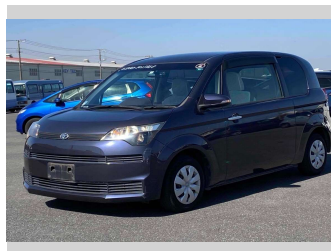

2014 Toyota Spade X

Purchase Price **\$8,900**

Includes GST
Excludes on-road costs of \$595

Finance may be available on this vehicle. Ask one of our friendly staff for more information.

Gain peace of mind with Mechanical Breakdown Insurance. **Ask us how.**

- Top features**
- » ABS Brakes
 - » Air Conditioning
 - » CD Player
 - » Electric Windows
 - » Keyless Entry
 - » Power Steering
 - » Winker Mirror

Body Style
4 door, Hatchback

Odometer
75,079 km

Engine
1300 cc

Fuel Type
Petrol

Transmission
Automatic, 2WD

Wheels
-

VIN
-

Interior
Gray

Safety
-

Reg No.
-

Ext Colour
Purple