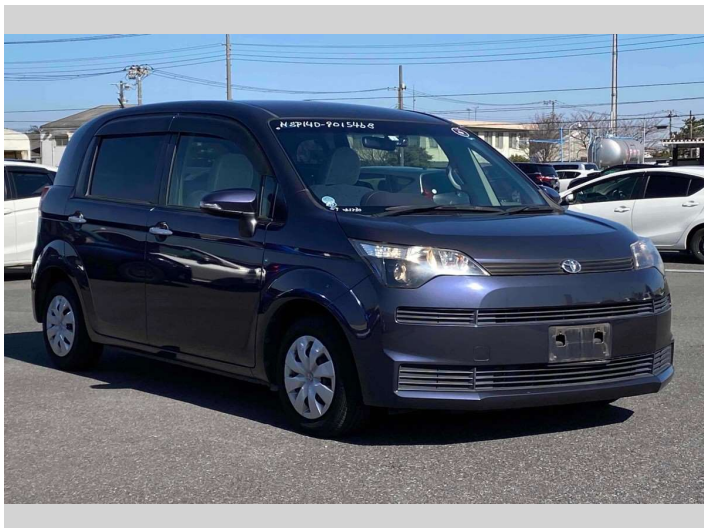

2014 Toyota Spade X

Purchase Price **\$8,900**

Includes GST
Excludes on-road costs of \$595

Finance may be available on this vehicle. Ask one of our friendly staff for more information.

Gain peace of mind with Mechanical Breakdown Insurance. **Ask us how.**

- Top features**
- » ABS Brakes
 - » Air Conditioning
 - » CD Player
 - » Electric Windows
 - » Keyless Entry
 - » Power Steering
 - » Winker Mirror

Body Style
4 door, Hatchback

Odometer
75,079 km

Engine
1300 cc

Fuel Type
Petrol

Transmission
Automatic, 2WD

Wheels
-

VIN
-

Interior
Gray

Safety
-

Reg No.
-

Ext Colour
Purple