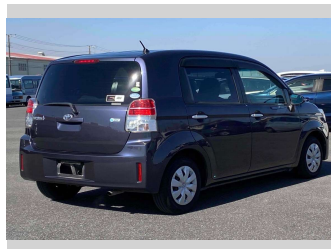

2014 Toyota Spade X

Purchase Price **\$8,900**

Includes GST
Excludes on-road costs of \$595

Finance may be available on this vehicle. Ask one of our friendly staff for more information.

Gain peace of mind with Mechanical Breakdown Insurance. **Ask us how.**

- Top features**
- » ABS Brakes
 - » Air Conditioning
 - » CD Player
 - » Electric Windows
 - » Keyless Entry
 - » Power Steering
 - » Winker Mirror

Body Style
4 door, Hatchback

Odometer
75,079 km

Engine
1300 cc

Fuel Type
Petrol

Transmission
Automatic, 2WD

Wheels
-

VIN
-

Interior
Gray

Safety
-

Reg No.
-

Ext Colour
Purple