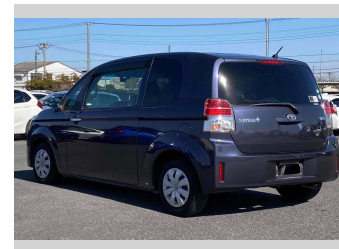

2014 Toyota Spade X

Purchase Price **\$8,900**

Includes GST
Excludes on-road costs of \$595

Finance may be available on this vehicle. Ask one of our friendly staff for more information.

Gain peace of mind with Mechanical Breakdown Insurance. **Ask us how.**

- Top features**
- » ABS Brakes
 - » Air Conditioning
 - » CD Player
 - » Electric Windows
 - » Keyless Entry
 - » Power Steering
 - » Winker Mirror

Body Style
4 door, Hatchback

Odometer
75,079 km

Engine
1300 cc

Fuel Type
Petrol

Transmission
Automatic, 2WD

Wheels
-

VIN
-

Interior
Gray

Safety
-

Reg No.
-

Ext Colour
Purple