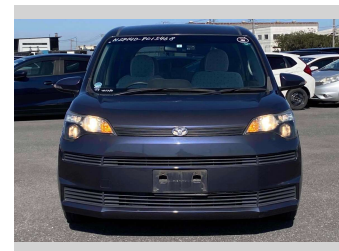

2014 Toyota Spade X

Purchase Price **\$8,900**

Includes GST
Excludes on-road costs of \$595

Finance may be available on this vehicle. Ask one of our friendly staff for more information.

Gain peace of mind with Mechanical Breakdown Insurance. **Ask us how.**

- Top features**
- » ABS Brakes
 - » Air Conditioning
 - » CD Player
 - » Electric Windows
 - » Keyless Entry
 - » Power Steering
 - » Winker Mirror

Body Style
4 door, Hatchback

Odometer
75,079 km

Engine
1300 cc

Fuel Type
Petrol

Transmission
Automatic, 2WD

Wheels
-

VIN
-

Interior
Gray

Safety
-

Reg No.
-

Ext Colour
Purple