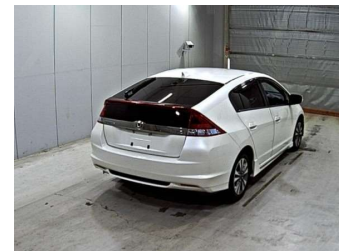

# 2013 Honda Insight EXCLUSIVE XL

**Purchase Price** **POA**

Includes GST  
Excludes on-road costs of \$595

Finance may be available on this vehicle. Ask one of our friendly staff for more information.

Gain peace of mind with Mechanical Breakdown Insurance. **Ask us how.**

- Top features**
- » ABS Brakes
  - » Air Conditioning
  - » Electric Windows
  - » Fog Lights
  - » Power Steering
  - » Winker Mirror

Body Style  
**5 door, Hatchback**

Odometer  
**102,495 km**

Engine  
**1500 cc, Hybrid**