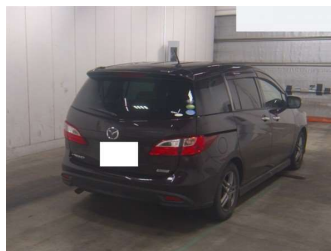

2016 Mazda Premacy 20S Sky Active L Package

Purchase Price **POA**

Includes GST
Excludes on-road costs of \$595

Finance may be available on this vehicle. Ask one of our friendly staff for more information.

Body Style
5 door, Van

Odometer
89,566 km

Engine
1997 cc

Fuel Type
Petrol

Transmission
Automatic, 2WD

Wheels
-

VIN
-

Interior
Gray