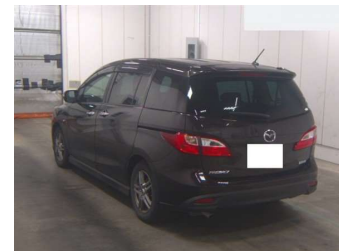

2016 Mazda Premacy 20S Sky Active L Package

Purchase Price **POA**

Includes GST
Excludes on-road costs of \$595

Finance may be available on this vehicle. Ask one of our friendly staff for more information.

Body Style
5 door, Van

Odometer
89,566 km

Engine
1997 cc

Fuel Type
Petrol

Transmission
Automatic, 2WD

Wheels
-

VIN
-

Interior
Gray