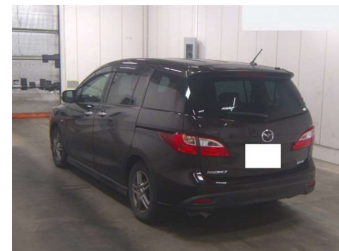

# 2016 Mazda Premacy 20S Sky Active L Package

**Purchase Price** **\$11,500**  
Includes GST  
Excludes on-road costs of \$595

Finance may be available on this vehicle. Ask one of our friendly staff for more information.

Body Style  
**5 door, Van**

Odometer  
**89,566 km**

Engine  
**1997 cc**

Fuel Type  
**Petrol**

Transmission  
**Automatic, 2WD**

Wheels  
-

VIN  
**7AT0C133X24135613**

Interior  
**Gray**