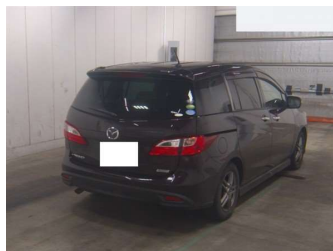

# 2016 Mazda Premacy 20S Sky Active L Package

**Purchase Price** **\$11,500**  
Includes GST  
Excludes on-road costs of \$595

Finance may be available on this vehicle. Ask one of our friendly staff for more information.

Body Style  
**5 door, Van**

Odometer  
**89,566 km**

Engine  
**1997 cc**

Fuel Type  
**Petrol**

Transmission  
**Automatic, 2WD**

Wheels  
-

VIN  
**7AT0C133X24135613**

Interior  
**Gray**